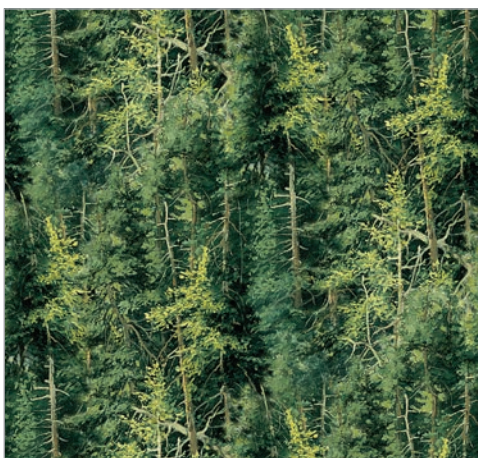

Timberland

By Robert May

DP23822-36 | Timberland Panel 36" | Brown Multi

DP23715-36 | Leather | Brown

DP23727-36 | Rough Bark | Brown

DP23822-36 | Timberland Border Stripe | Brown Multi

DP23823-36 | Timberland Scenic | Brown Multi

DP23716-94 | Pebbles | Gray

21390-42 | Clouds | Blue

DP23730-74 | Evergreen Trees | Green

DP23723-74 | Foliage | Green

DP23733-34 | Stripped Pine Logs | Neutral

Timberland

By Robert May

Created by distinguished wildlife artist, Robert May, Timberland is beautifully executed with exquisite detail. The natural woodland scene is quiet and tranquil, untouched. The feature panel, border stripe and scenic created by Robert May featuring deer, moose, caribou and wolves coordinate flawlessly with natural textures from Naturescapes by Deborah Edwards. Take a step into nature and enjoy the serene stillness of Timberland!